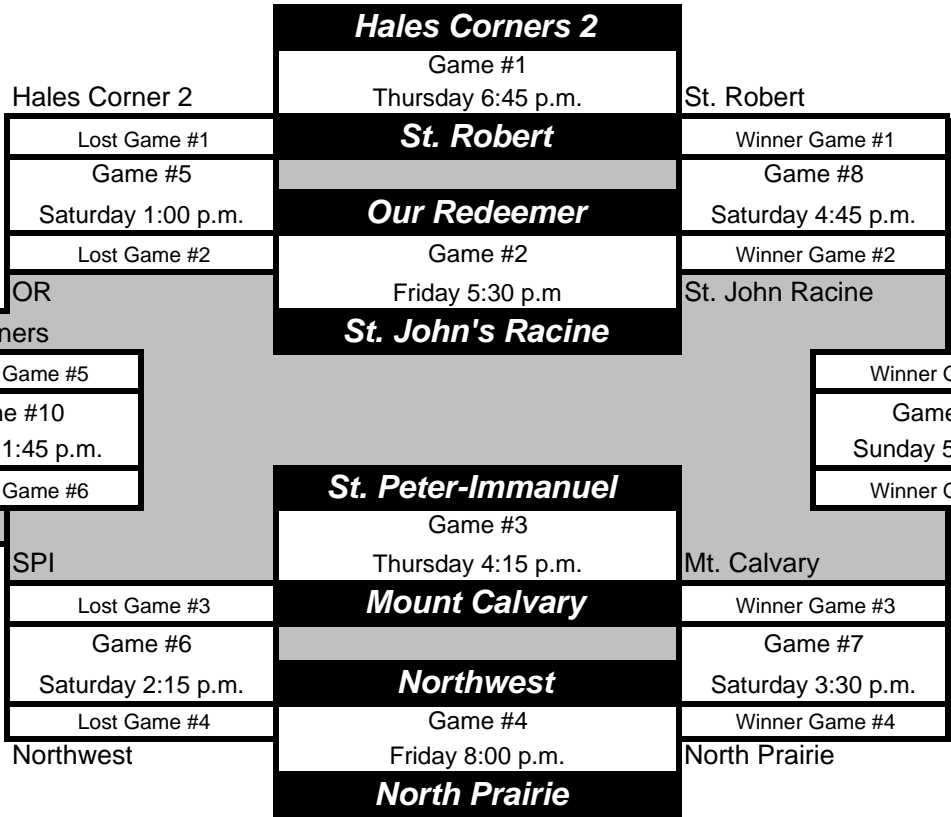

St. Peter - Immanuel
6th Annual Lutheran Invitational Tournament
January 7-10, 2010
Girls DIVISION

Team listed "First"
 is the Home Team

Hales Corner
 Consolation
 Champions

Northwest
 6th Place
 Lost #10

SPI
 8th Place
 Lost #9

St. John's Racine
 1st Place
 Tournament Champs

North Prairie
 Lost #12
 2nd Place

Mt. Cal
 5th Place
 Lost #11

St. Robert
 Lost Game #8
 Game #11
 Sunday 4:15 p.m.
 Lost Game #7
 3rd Place St. Robert's
 Winner #11

SPI
 Lost Game #5
 Game #9
 Saturday 7:15 p.m.
 Lost Game #6
 7th Place OR
 Winner #9

OR

Mount Calvary